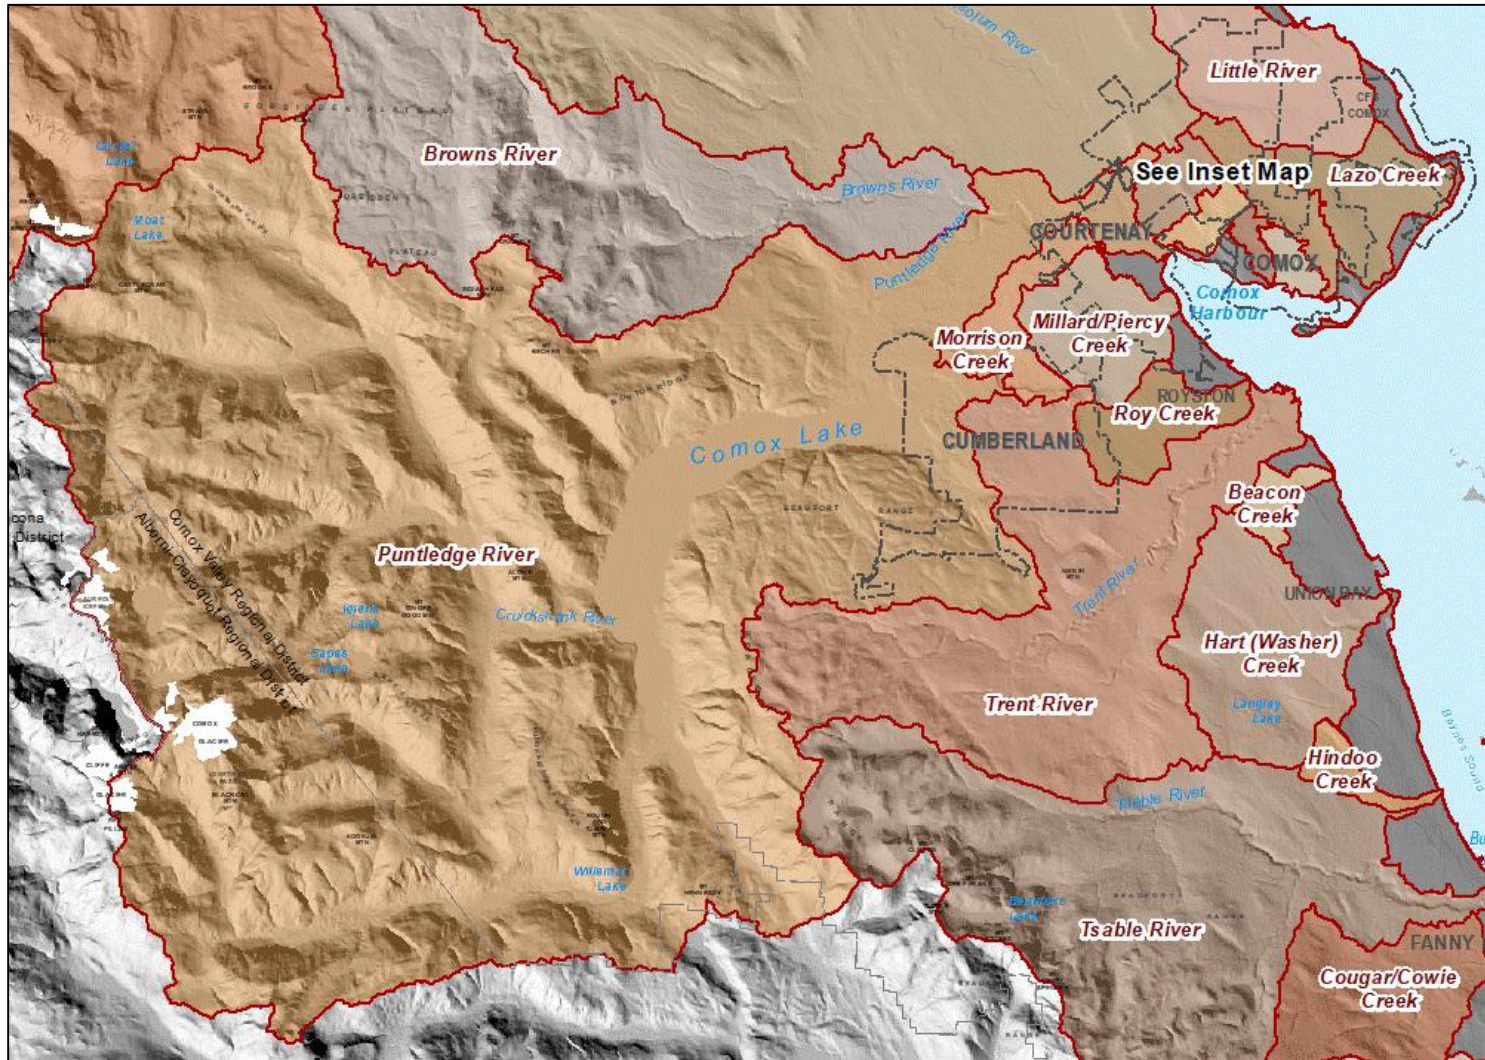

Comox Lake Watershed

Key Issues

- Climate uncertainty
- Increasing recreation
- Industrial activity

Village of Cumberland water system

Comox Lake

Intakes

Erosion